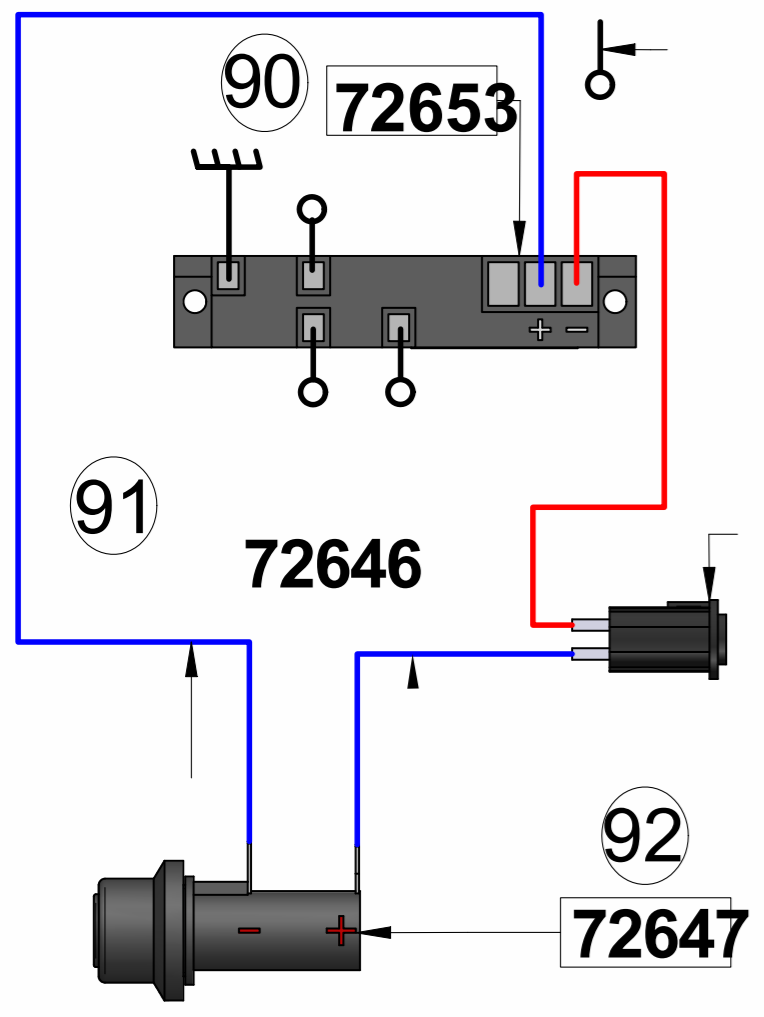

Part	Part Number	Description	Web Catagery
34	ENS59992	Medium Enam Burner Cap Defendi 3	Burner parts
33	ENS59998	Medium Flame Spreader For Burner Defendi 3 With Ign Hole	Burner parts
32	ENS59995	Medium Cup For Burner Defendi 3 With Ignition Hole	Burner parts
26	ENS59993	Large Enam Burner Cap Defendi 3	Burner parts
25	ENS59997	Large Flame Spreader For Burner Defendi 3 With Ign Hole	Burner parts
24	ENS59996	Large Cup For Burner Defendi 3 With Ignition Hole .80 Jet	Burner parts
35	ENS58263	Gas Jet 0.67 Eno Med Defendi Burner	Burner parts
29	ENS58264	Gas Jet 0.80 Eno Large Defendi Burner	Burner parts
49	ENS63364	Top Grid/Pan Support S	External parts/ Pan clamps
4	ENS71571	Top Grid Clamp For Eno Hob	External parts/ Pan clamps
30	ENS72648	Ignition Spark Probe For Eno Hob Defendi L650Mm	Ignition system
90	ENS72653	Electronic Ignition Box 2 Way Eno	Ignition system
91	ENS72646	Push Button For Electronic Ignition Series P	Ignition system
92	ENS72647	ENO & F10 Battery Holder For Electronic Ignition AA 1.5 Volt	Ignition system
52	ENS55036	Knob For Pan Holder Black M3	Knobs
50	ENS63616	Left Hand Pan Clamp For Eno One 110 mm rail	Pan clamps
51	ENS63617	Right Hand Pan Clamp For Eno One 110 mm rail	Pan clamps
41	ENS55017	Knob For Eno Black (Flat Down) One+Duo+Attol+Kos+Hydra	Pan clamps / Knobs
28	ENS71416	S/S Clip For Thermocouple, Top Burner Eno (350Mm)	Thermocouples
27	ENS71415	Thermocouple For Top Burner Eno (350Mm) Defendi Burner	Thermocouples
31	ENS71544		Thermocouples
46	ENS72135	Gas Valve Atoll/ Duo	Valves
21	ENS61038	Saddle/Bracket For Ens72110 Eno Gas Valve	Valves