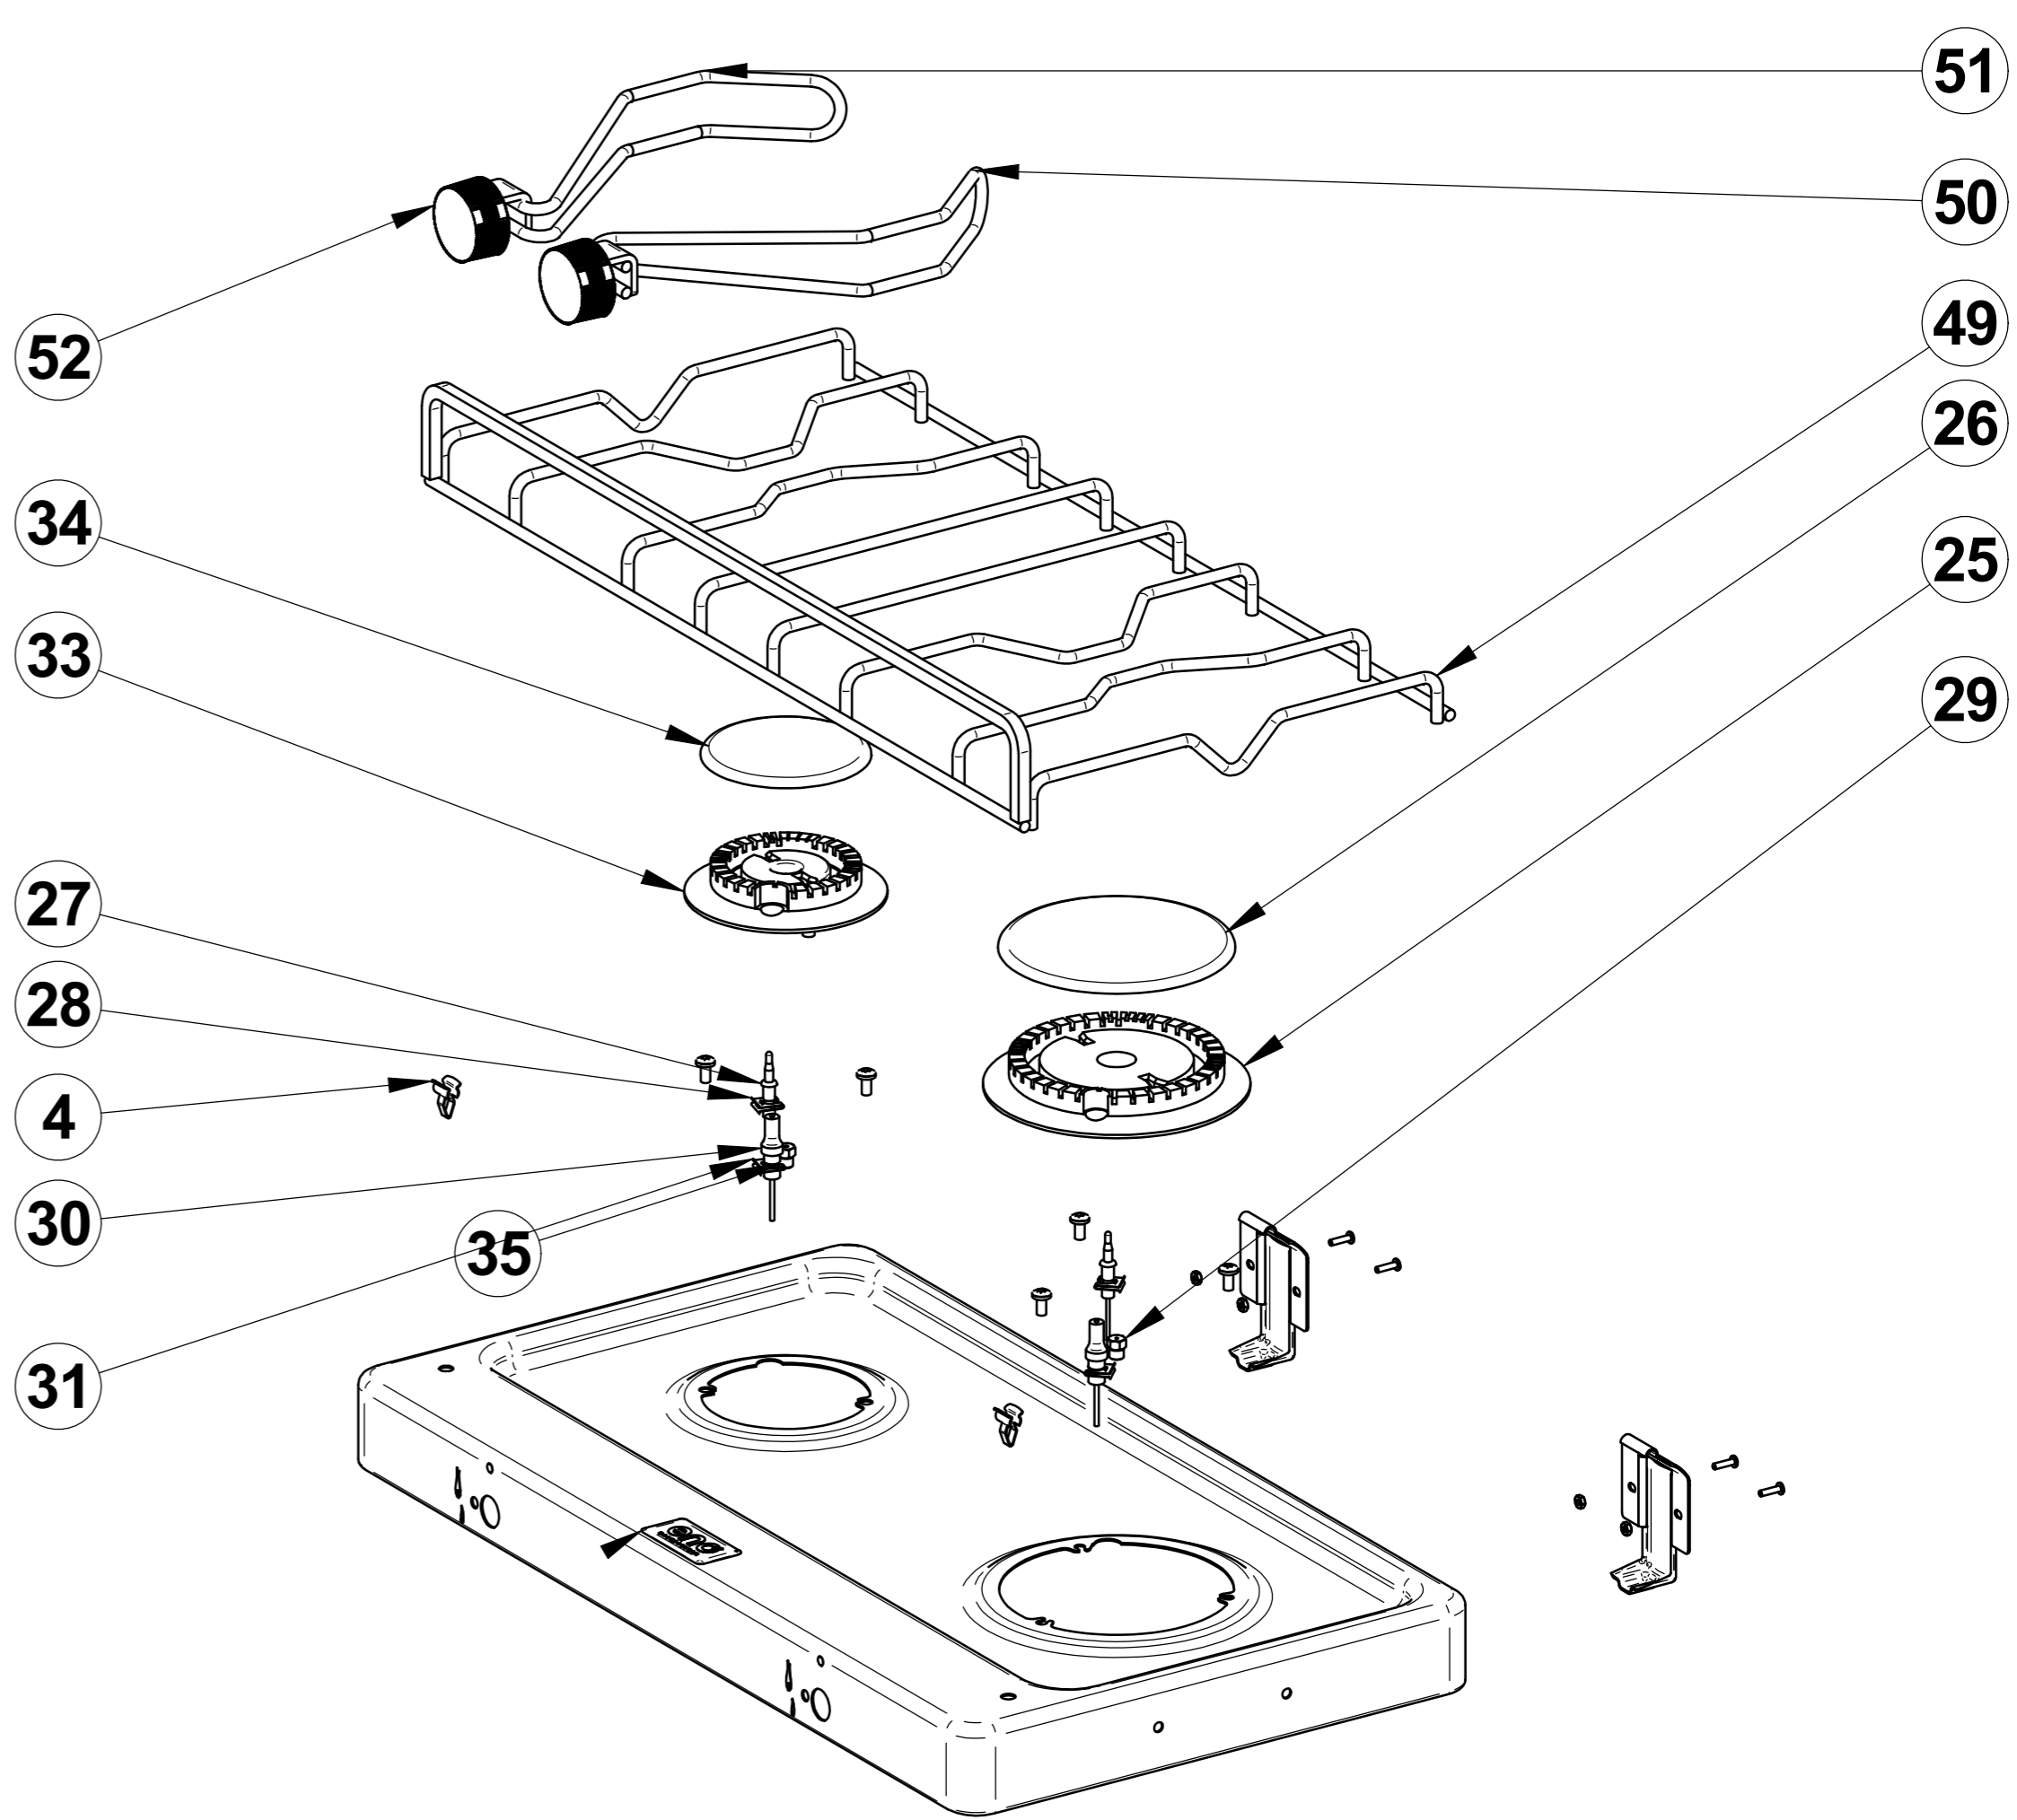

Part	Part Number	Description	Web Catagery
34	ENS59992	Medium Enam Burner Cap Defendi 3	Burner parts
33	ENS59998	Medium Flame Spreader For Burner Defendi 3 With Ign Hole	Burner parts
32	ENS59995	Medium Cup For Burner Defendi 3 With Ignition Hole	Burner parts
26	ENS59993	Large Enam Burner Cap Defendi 3	Burner parts
25	ENS59997	Large Flame Spreader For Burner Defendi 3 With Ign Hole	Burner parts
24	ENS59996	Large Cup For Burner Defendi 3 With Ignition Hole .80 Jet	Burner parts
35	ENS58263	Gas Jet 0.67 Eno Med Defendi Burner	Burner parts
29	ENS58264	Gas Jet 0.80 Eno Large Defendi Burner	Burner parts
49	ENS63364	Top Grid/Pan Support S	External parts/ Pan clamps
4	ENS71571	Top Grid Clamp For Eno Hob	External parts/ Pan clamps
30	ENS72648	Ignition Spark Probe For Eno Hob Defendi L650Mm	Ignition system
90	ENS72653	Electronic Ignition Box 2 Way Eno	Ignition system
91	ENS72646	Push Button For Electronic Ignition Series P	Ignition system
92	ENS72647	ENO & F10 Battery Holder For Electronic Ignition AA 1.5 Volt	Ignition system
52	ENS55036	Knob For Pan Holder Black M3	Knobs
50	ENS63616	Left Hand Pan Clamp For Eno One 110 mm rail	Pan clamps
51	ENS63617	Right Hand Pan Clamp For Eno One 110 mm rail	Pan clamps
41	ENS55017	Knob For Eno Black (Flat Down) One+Duo+Attol+Kos+Hydra	Pan clamps / Knobs
28	ENS71416	S/S Clip For Thermocouple, Top Burner Eno (350Mm)	Thermocouples
27	ENS71415	Thermocouple For Top Burner Eno (350Mm) Defendi Burner	Thermocouples
31	ENS71544		Thermocouples
46	ENS72135	Gas Valve Atoll/ Duo	Valves
21	ENS61038	Saddle/Bracket For Ens72110 Eno Gas Valve	Valves

## Generic Parts Diagram Eno 2 Hob

Click on the table above for link to parts.  
Check all parts on individual webpages for correct specification for your Eno. "Parts subject to change"

Penguin Engineering Ltd  
www.penguineng.com