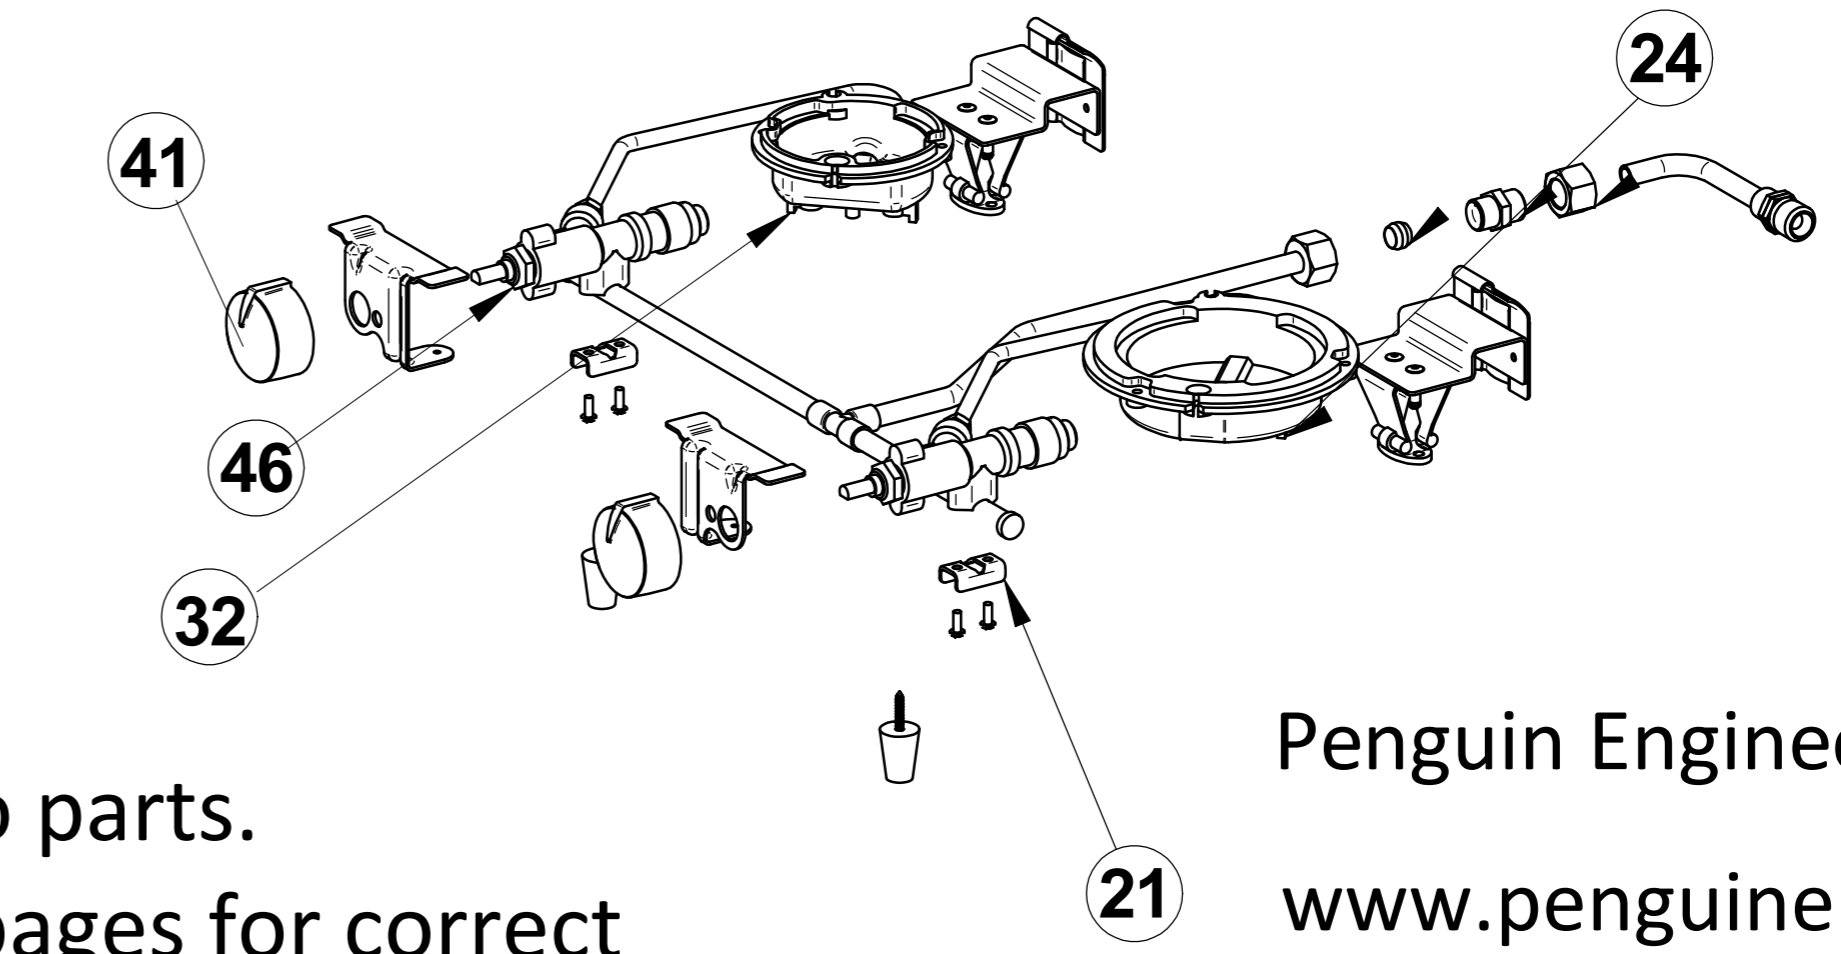

Part	Part Number	Description	Web Catagery
34	ENS59992	Medium Enam Burner Cap Defendi 3	Burner parts
33	ENS59998	Medium Flame Spreader For Burner Defendi 3 With Ign Hole	Burner parts
32	ENS59995	Medium Cup For Burner Defendi 3 With Ignition Hole	Burner parts
26	ENS59993	Large Enam Burner Cap Defendi 3	Burner parts
25	ENS59997	Large Flame Spreader For Burner Defendi 3 With Ign Hole	Burner parts
24	ENS59996	Large Cup For Burner Defendi 3 With Ignition Hole .80 Jet	Burner parts
35	ENS58263	Gas Jet 0.67 Eno Med Defendi Burner	Burner parts
29	ENS58264	Gas Jet 0.80 Eno Large Defendi Burner	Burner parts
49	ENS63364	Top Grid/Pan Support S	External parts/ Pan clamps
4	ENS71571	Top Grid Clamp For Eno Hob	External parts/ Pan clamps
30	ENS72648	Ignition Spark Probe For Eno Hob Defendi L650Mm	Ignition system
90	ENS72653	Electronic Ignition Box 2 Way Eno	Ignition system
91	ENS72646	Push Button For Electronic Ignition Series P	Ignition system
92	ENS72647	ENO & F10 Battery Holder For Electronic Ignition AA 1.5 Volt	Ignition system
52	ENS55036	Knob For Pan Holder Black M3	Knobs
50	ENS63616	Left Hand Pan Clamp For Eno One 110 mm rail	Pan clamps
51	ENS63617	Right Hand Pan Clamp For Eno One 110 mm rail	Pan clamps
41	ENS55017	Knob For Eno Black (Flat Down) One+Duo+Attol+Kos+Hydra	Pan clamps / Knobs
28	ENS71416	S/S Clip For Thermocouple, Top Burner Eno (350Mm)	Thermocouples
27	ENS71415	Thermocouple For Top Burner Eno (350Mm) Defendi Burner	Thermocouples
31	ENS71544		Thermocouples
46	ENS72135	Gas Valve Atoll/ Duo	Valves
21	ENS61038	Saddle/Bracket For Ens72110 Eno Gas Valve	Valves

## Generic Parts Diagram Eno 2 Hob

Click on the table above for link to parts.  
Check all parts on individual webpages for correct specification for your Eno. "Parts subject to change"

Penguin Engineering Ltd  
www.penguineng.com