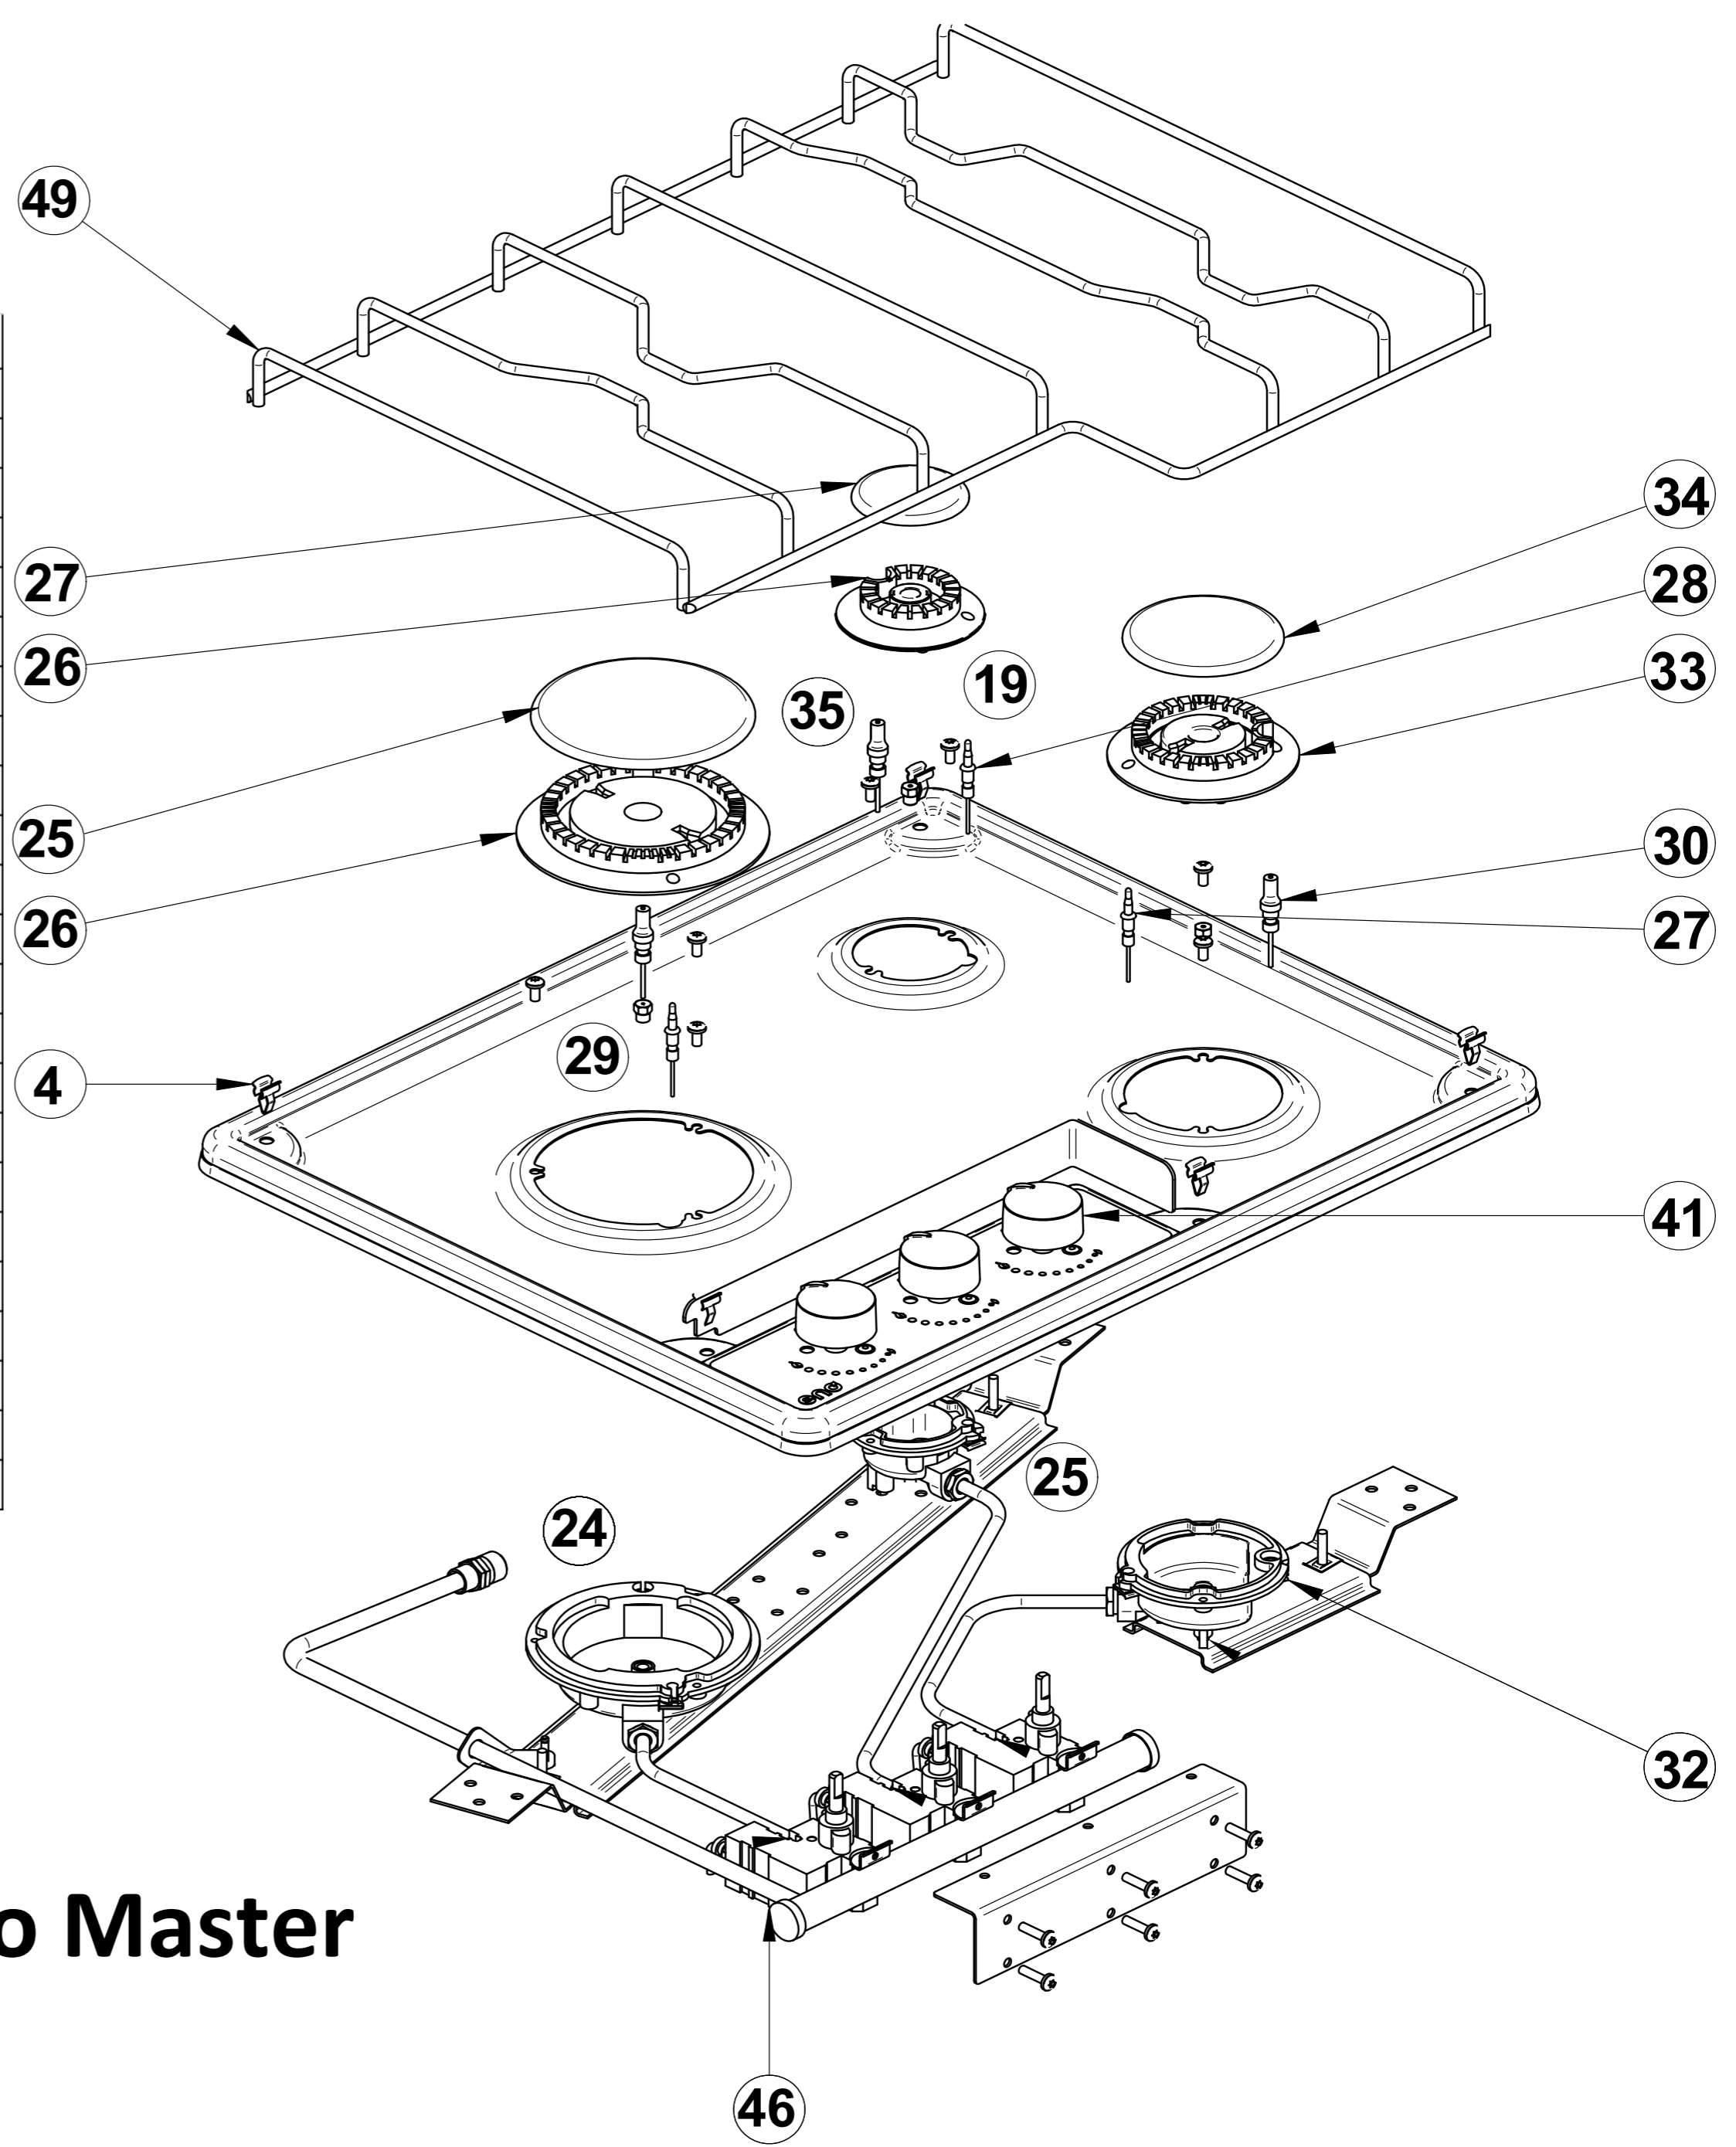

Part	Part Number	Description	Web Category
27	ENS59991	Small Enam Burner Cap Defendi 3	Burner parts
26	ENS60001	Small Flame Spreader For Burner Defendi 3 With Ign Hole	Burner parts
25	ENS59985	Small Cup For Burner Defendi 3 With Ignition Hole	Burner parts
34	ENS59992	Medium Enam Burner Cap Defendi 3	Burner parts
33	ENS59998	Medium Flame Spreader For Burner Defendi 3 With Ign Hole	Burner parts
32	ENS59995	Medium Cup For Burner Defendi 3 With Ignition Hole	Burner parts
26	ENS59993	Large Enam Burner Cap Defendi 3	Burner parts
25	ENS59997	Large Flame Spreader For Burner Defendi 3 With Ign Hole	Burner parts
24	ENS59996	Large Cup For Burner Defendi 3 With Ignition Hole .80 Jet	Burner parts
35	ENS58263	Gas Jet 0.67 Eno Med Defendi Burner	Burner parts
29	ENS58264	Gas Jet 0.80 Eno Large Defendi Burner	Burner parts
19	ENS58272	Gas Jet 0.50 Eno Small Defendi Burner	Burner parts
49	ENS63364	Top Grid/Pan Support S	External parts/ Pan clamps
4	ENS71571	Top Grid Clamp For Eno Hob	External parts/ Pan clamps
30	ENS72648	Ignition Spark Probe For Eno Hob Defendi L650Mm	Ignition system
90	ENS72653	Electronic Ignition Box 2 Way Eno	Ignition system
91	ENS72646	Push Button For Electronic Ignition Series P	Ignition system
92	ENS72647	ENO & F10 Battery Holder For Electronic Ignition AA 1.5 Volt	Ignition system
41	ENS55017	Knob For Eno Black (Flat Down) One+Duo+Attol+Kos+Hydra	Pan clamps / Knobs
28	ENS71416	S/S Clip For Thermocouple, Top Burner Eno (350Mm)	Thermocouples
27	ENS71415	Thermocouple For Top Burner Eno (350Mm) Defendi Burner	Thermocouples
46	ENS72128	Gas Valve (Bsi) 3- Hob Small 2006 Onwards	Valves
21	ENS61038	Saddle/Bracket For Ens72110 Eno Gas Valve	Valves

Generic Parts Diagram Eno Master Hob

Click on the table above for link to parts.
 Check all parts on individual webpages for correct specification for your Eno. "Parts subject to change"