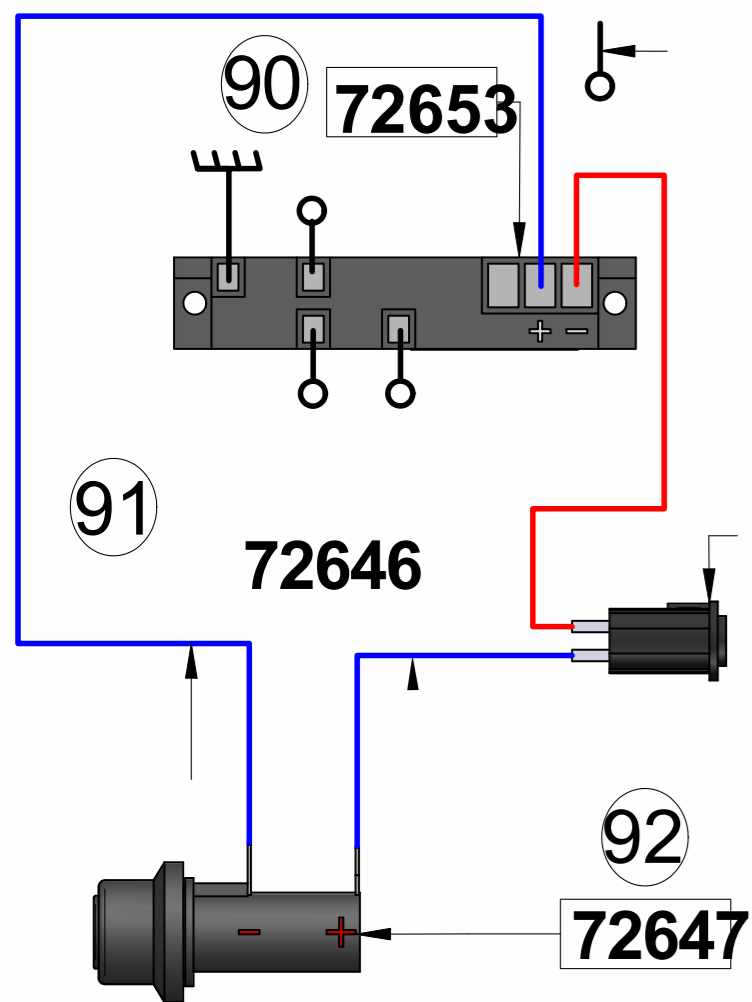

Part	Part Number	Description	Web Category
27	ENS59991	Small Enam Burner Cap Defendi 3	Burner parts
26	ENS60001	Small Flame Spreader For Burner Defendi 3 With Ign Hole	Burner parts
25	ENS59985	Small Cup For Burner Defendi 3 With Ignition Hole	Burner parts
34	ENS59992	Medium Enam Burner Cap Defendi 3	Burner parts
33	ENS59998	Medium Flame Spreader For Burner Defendi 3 With Ign Hole	Burner parts
32	ENS59995	Medium Cup For Burner Defendi 3 With Ignition Hole	Burner parts
26	ENS59993	Large Enam Burner Cap Defendi 3	Burner parts
25	ENS59997	Large Flame Spreader For Burner Defendi 3 With Ign Hole	Burner parts
24	ENS59996	Large Cup For Burner Defendi 3 With Ignition Hole .80 Jet	Burner parts
35	ENS58263	Gas Jet 0.67 Eno Med Defendi Burner	Burner parts
29	ENS58264	Gas Jet 0.80 Eno Large Defendi Burner	Burner parts
19	ENS58272	Gas Jet 0.50 Eno Small Defendi Burner	Burner parts
49	ENS63364	Top Grid/Pan Support S	External parts/ Pan clamps
4	ENS71571	Top Grid Clamp For Eno Hob	External parts/ Pan clamps
30	ENS72648	Ignition Spark Probe For Eno Hob Defendi L650Mm	Ignition system
90	ENS72653	Electronic Ignition Box 2 Way Eno	Ignition system
91	ENS72646	Push Button For Electronic Ignition Series P	Ignition system
92	ENS72647	ENO & F10 Battery Holder For Electronic Ignition AA 1.5 Volt	Ignition system
41	ENS55017	Knob For Eno Black (Flat Down) One+Duo+Attol+Kos+Hydra	Pan clamps / Knobs
28	ENS71416	S/S Clip For Thermocouple, Top Burner Eno (350Mm)	Thermocouples
27	ENS71415	Thermocouple For Top Burner Eno (350Mm) Defendi Burner	Thermocouples
46	ENS72128	Gas Valve (Bsi) 3- Hob Small 2006 Onwards	Valves
21	ENS61038	Saddle/Bracket For Ens72110 Eno Gas Valve	Valves

Generic Parts Diagram Eno Master Hob

Click on the table above for link to parts.
 Check all parts on individual webpages for correct specification for your Eno. "Parts subject to change"